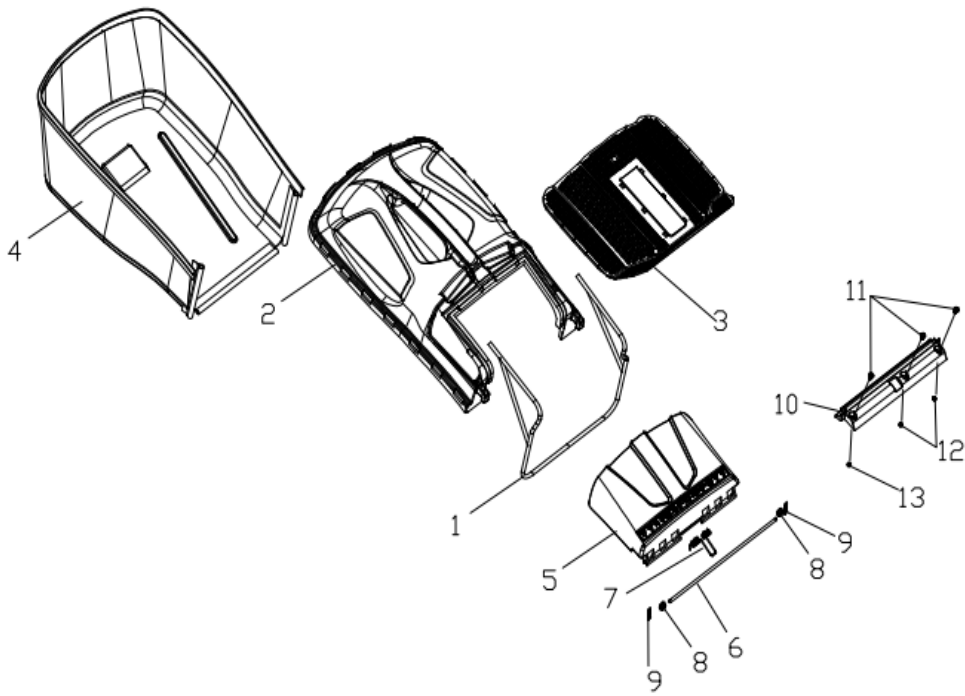

Pozice	art. Číslo	název	počet
1	70010070000	fabric metal frame	1
2	20080090000	top of grass box	1
3	21010010200	filter net of grass bag	1
4	20050080029	fabric grass bag	1
5	20380060130	rear discharge cover	1
6	70030050000	Shaft for rear discharge cover	1
7	60380240000	cover spring	1
8	60220010000	lock washer	2
9	60300030000	R type pin	2
10	20750090000	rear discharge cover dust proof board	1
11	60060290000	Bolt	3
12	60150060000	Self-locking nut	2
13	60130010000	Cap nut	1