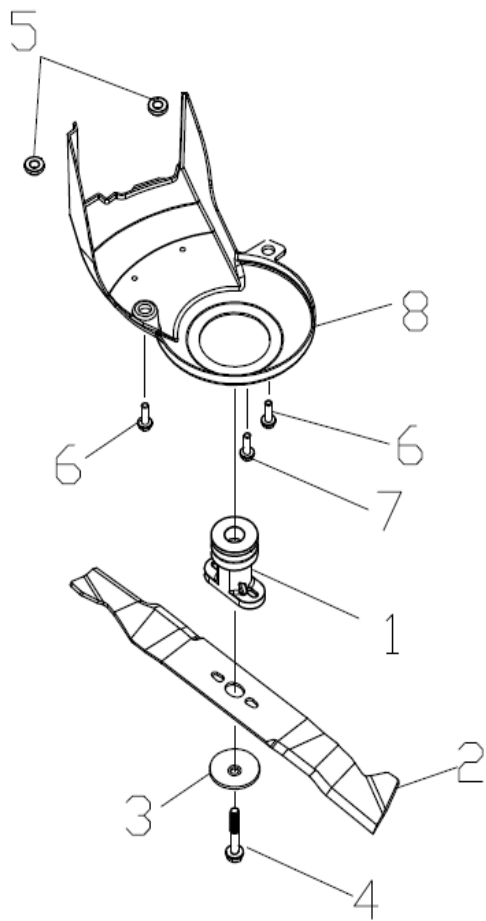

Pozice	art. Číslo	název	počet
1	70140400000	Blade Adapter Assy	1
2	70130360000	blade	1
3	70040070000	blade washer	1
4	60100030000	Inch hex flange bolts	1
5	70150240000	Chassis bushing	2
6	60060020000	Hex flange bolts	2
7	60060010000	Hexagon head bolts	1
8	20660110000	belt cover	1