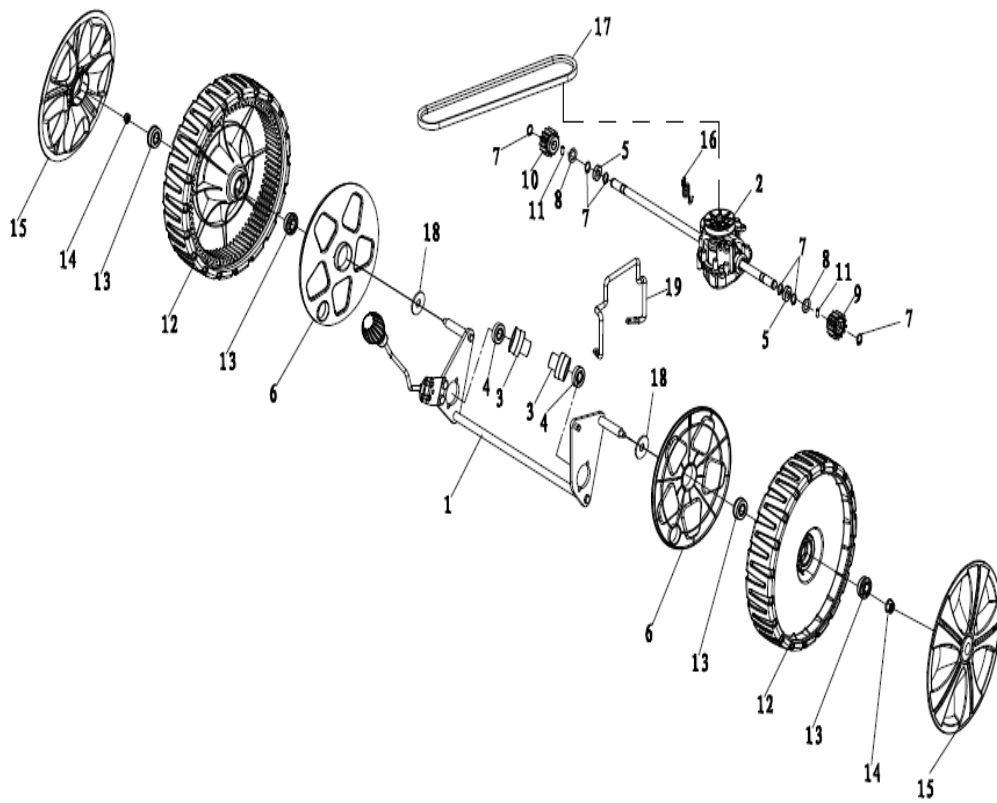

Pozice	art. číslo	název	počet
1	20340060130	foam pipe	1
2	70540083200	stop lever	1
3	70550100130	Self-propelled Lever	1
4	70500550031	upper handrail	1
5	70230090000	Rope Guide	1
6	60130020000	Cap nut	1
7	70050120000	Brake Cable Assy plate	1
8	60060590000	Bolt	2
9	60150080000	Self-locking nut	2
10	20030030000	Plastic stopper	1
11	70810050000	brake cable	1
12	70780080000	selfpropelled cable	1
13	20580020200	quick fix knob	2
14	60250080000	Pin	2
15	70220020000	Quick Fix Handle	2
16	20030020000	lock for fast fix handle	2
17	60190140000	flat washer	4
18	20720010200	lock nut	2
19	60140080000	Hexagon nut	4
20	70520210031	lower handrail	1
21	20240020000	fastener	1
22	60060420000	Hexagon head bolts	2
23	60040090000	Half round head square neck boltsbolts	2
24	60150020000	Hex lock nut	2
25	20040050200	triangle knob	2

Pozice	art. Číslo	název	počet
1	70840150000	front drive assy.	1
2	20880300000	wheel assy.	2
3	60010110000	wheel punch bearing	4
4	60150090000	Self-locking nut	2
5	20620200290	outer cover of hub	2
6	20610120000	inner cover of hub	2
7	20140170000	front bracket fastener	2

Pozice	art. Číslo	název	počet
1	70850570000	rear drive assy.	1
	20270010200	height adjustment ball	1
2	70860390000	selfpropelled assy.	1
3	20430030440	bush	2
4	60020010000	bearing	2
5	20430140000	rear wheel axle sleeve	2
6	20610060000	inner cover of hub	2
7	60240060000	spring washer	6
8	21070030000	selfpropelled ratchet washer	2
9	70300190000	Ratchet Wheel L	1
10	70300200000	Ratchet Wheel R	1
11	60290070000	bratchet pin	2
12	20880330000	wheel assy.	2
13	60010110000	wheel punch bearing	4
14	60150090000	Self-locking nut	2
15	20620230290	outer cover of hub	2
16	60410560000	selfpropelled spring	1
17	60320060000	v belt	1
18	60200090000	Gasket	2
19	70050230000	Brake spring	1