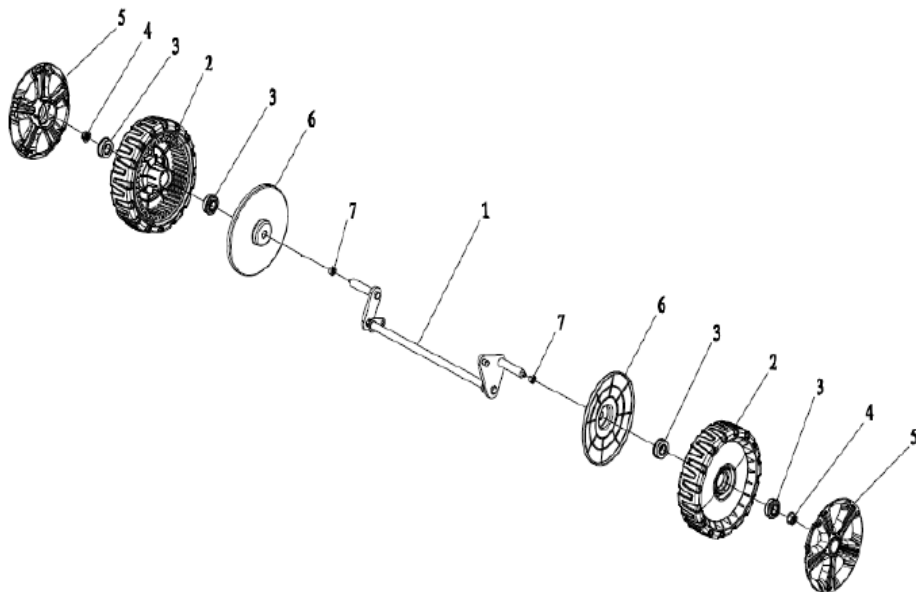

Pozice	art. číslo	název	počet
1	20340060130	foam pipe	1
2	70540083200	stop lever	1
3	70550100130	Self-propelled Lever	1
4	70500550031	upper handrail	1
5	70230090000	Rope Guide	1
6	60130020000	Cap nut	1
7	70050120000	Brake Cable Assy plate	1
8	60060590000	Bolt	2
9	60150080000	Self-locking nut	2
10	20030030000	Plastic stopper	1
11	70810050000	brake cable	1
12	70780080000	selfpropelled cable	1
13	20580020200	quick fix knob	2
14	60250080000	Pin	2
15	70220020000	Quick Fix Handle	2
16	20030020000	lock for fast fix handle	2
17	60190140000	flat washer	4
18	20720010200	lock nut	2
19	60140080000	Hexagon nut	4
20	70520210031	lower handrail	1
21	20240020000	fastener	1
22	60060420000	Hexagon head bolts	2
23	60040090000	Half round head square neck boltsbolts	2
24	60150020000	Hex lock nut	2
25	20040050200	triangle knob	2

Pozice	art. Číslo	název	počet
1	70840150000	front drive assy.	1
2	20880300000	wheel assy.	2
3	60010110000	wheel punch bearing	4
4	60150090000	Self-locking nut	2
5	20620200290	outer cover of hub	2
6	20610120000	inner cover of hub	2
7	20140170000	front bracket fastener	2

Pozice	art. Číslo	název	počet
1	70850570000	rear drive assy.	1
	20270010200	height adjustment ball	1
2	70860390000	selfpropelled assy.	1
3	20430030440	bush	2
4	60020010000	bearing	2
5	20430140000	rear wheel axle sleeve	2
6	20610060000	inner cover of hub	2
7	60240060000	spring washer	6
8	21070030000	selfpropelled ratchet washer	2
9	70300190000	Ratchet Wheel L	1
10	70300200000	Ratchet Wheel R	1
11	60290070000	bratchet pin	2
12	20880330000	wheel assy.	2
13	60010110000	wheel punch bearing	4
14	60150090000	Self-locking nut	2
15	20620230290	outer cover of hub	2
16	60410560000	selfpropelled spring	1
17	60320060000	v belt	1
18	60200090000	Gasket	2
19	70050230000	Brake spring	1