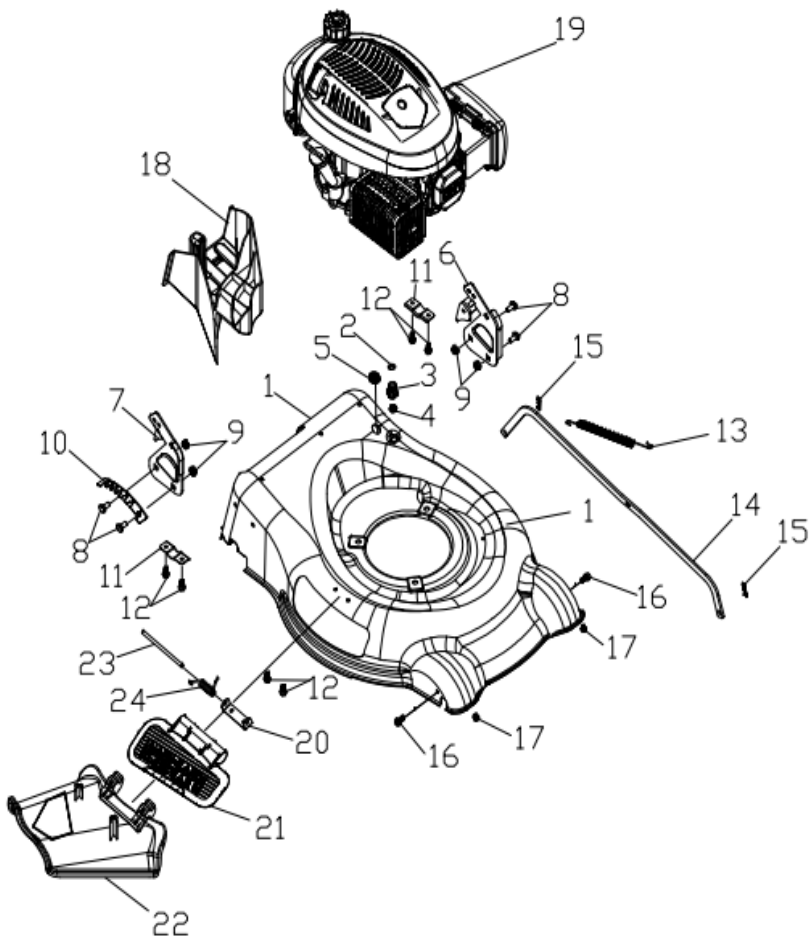

Pozice	art. číslo	název	počet
1	20340060130	foam pipe	1
2	70540083200	stop lever	1
3	70550100130	Self-propelled Lever	1
4	70500550031	upper handrail	1
5	70230090000	Rope Guide	1
6	60130020000	Cap nut	1
7	70050120000	Brake Cable Assy plate	1
8	60060590000	Bolt	2
9	60150080000	Self-locking nut	2
10	20030030000	Plastic stopper	1
11	70810050000	brake cable	1
12	70780080000	selfpropelled cable	1
13	20580020200	quick fix knob	2
14	60250080000	Pin	2
15	70220020000	Quick Fix Handle	2
16	20030020000	lock for fast fix handle	2
17	60190140000	flat washer	4
18	20720010200	lock nut	2
19	60140080000	Hexagon nut	4
20	70520210031	lower handrail	1
21	20240020000	fastener	1
22	60060420000	Hexagon head bolts	2
23	60040090000	Half round head square neck boltsbolts	2
24	60150020000	Hex lock nut	2
25	20040050200	triangle knob	2

Pozice	art. Číslo	název	počet
1	70840150000	front drive assy.	1
2	20880300000	wheel assy.	2
3	60010110000	wheel punch bearing	4
4	60150090000	Self-locking nut	2
5	20620200290	outer cover of hub	2
6	20610120000	inner cover of hub	2
7	20140170000	front bracket fastener	2

Pozice	art. Číslo	název	počet
1	70850570000	rear drive assy.	1
	20270010200	height adjustment ball	1
2	70860390000	selfpropelled assy.	1
3	20430030440	bush	2
4	60020010000	bearing	2
5	20430140000	rear wheel axle sleeve	2
6	20610060000	inner cover of hub	2
7	60240060000	spring washer	6
8	21070030000	selfpropelled ratchet washer	2
9	70300190000	Ratchet Wheel L	1
10	70300200000	Ratchet Wheel R	1
11	60290070000	bratchet pin	2
12	20880330000	wheel assy.	2
13	60010110000	wheel punch bearing	4
14	60150090000	Self-locking nut	2
15	20620230290	outer cover of hub	2
16	60410560000	selfpropelled spring	1
17	60320060000	v belt	1
18	60200090000	Gasket	2
19	70050230000	Brake spring	1